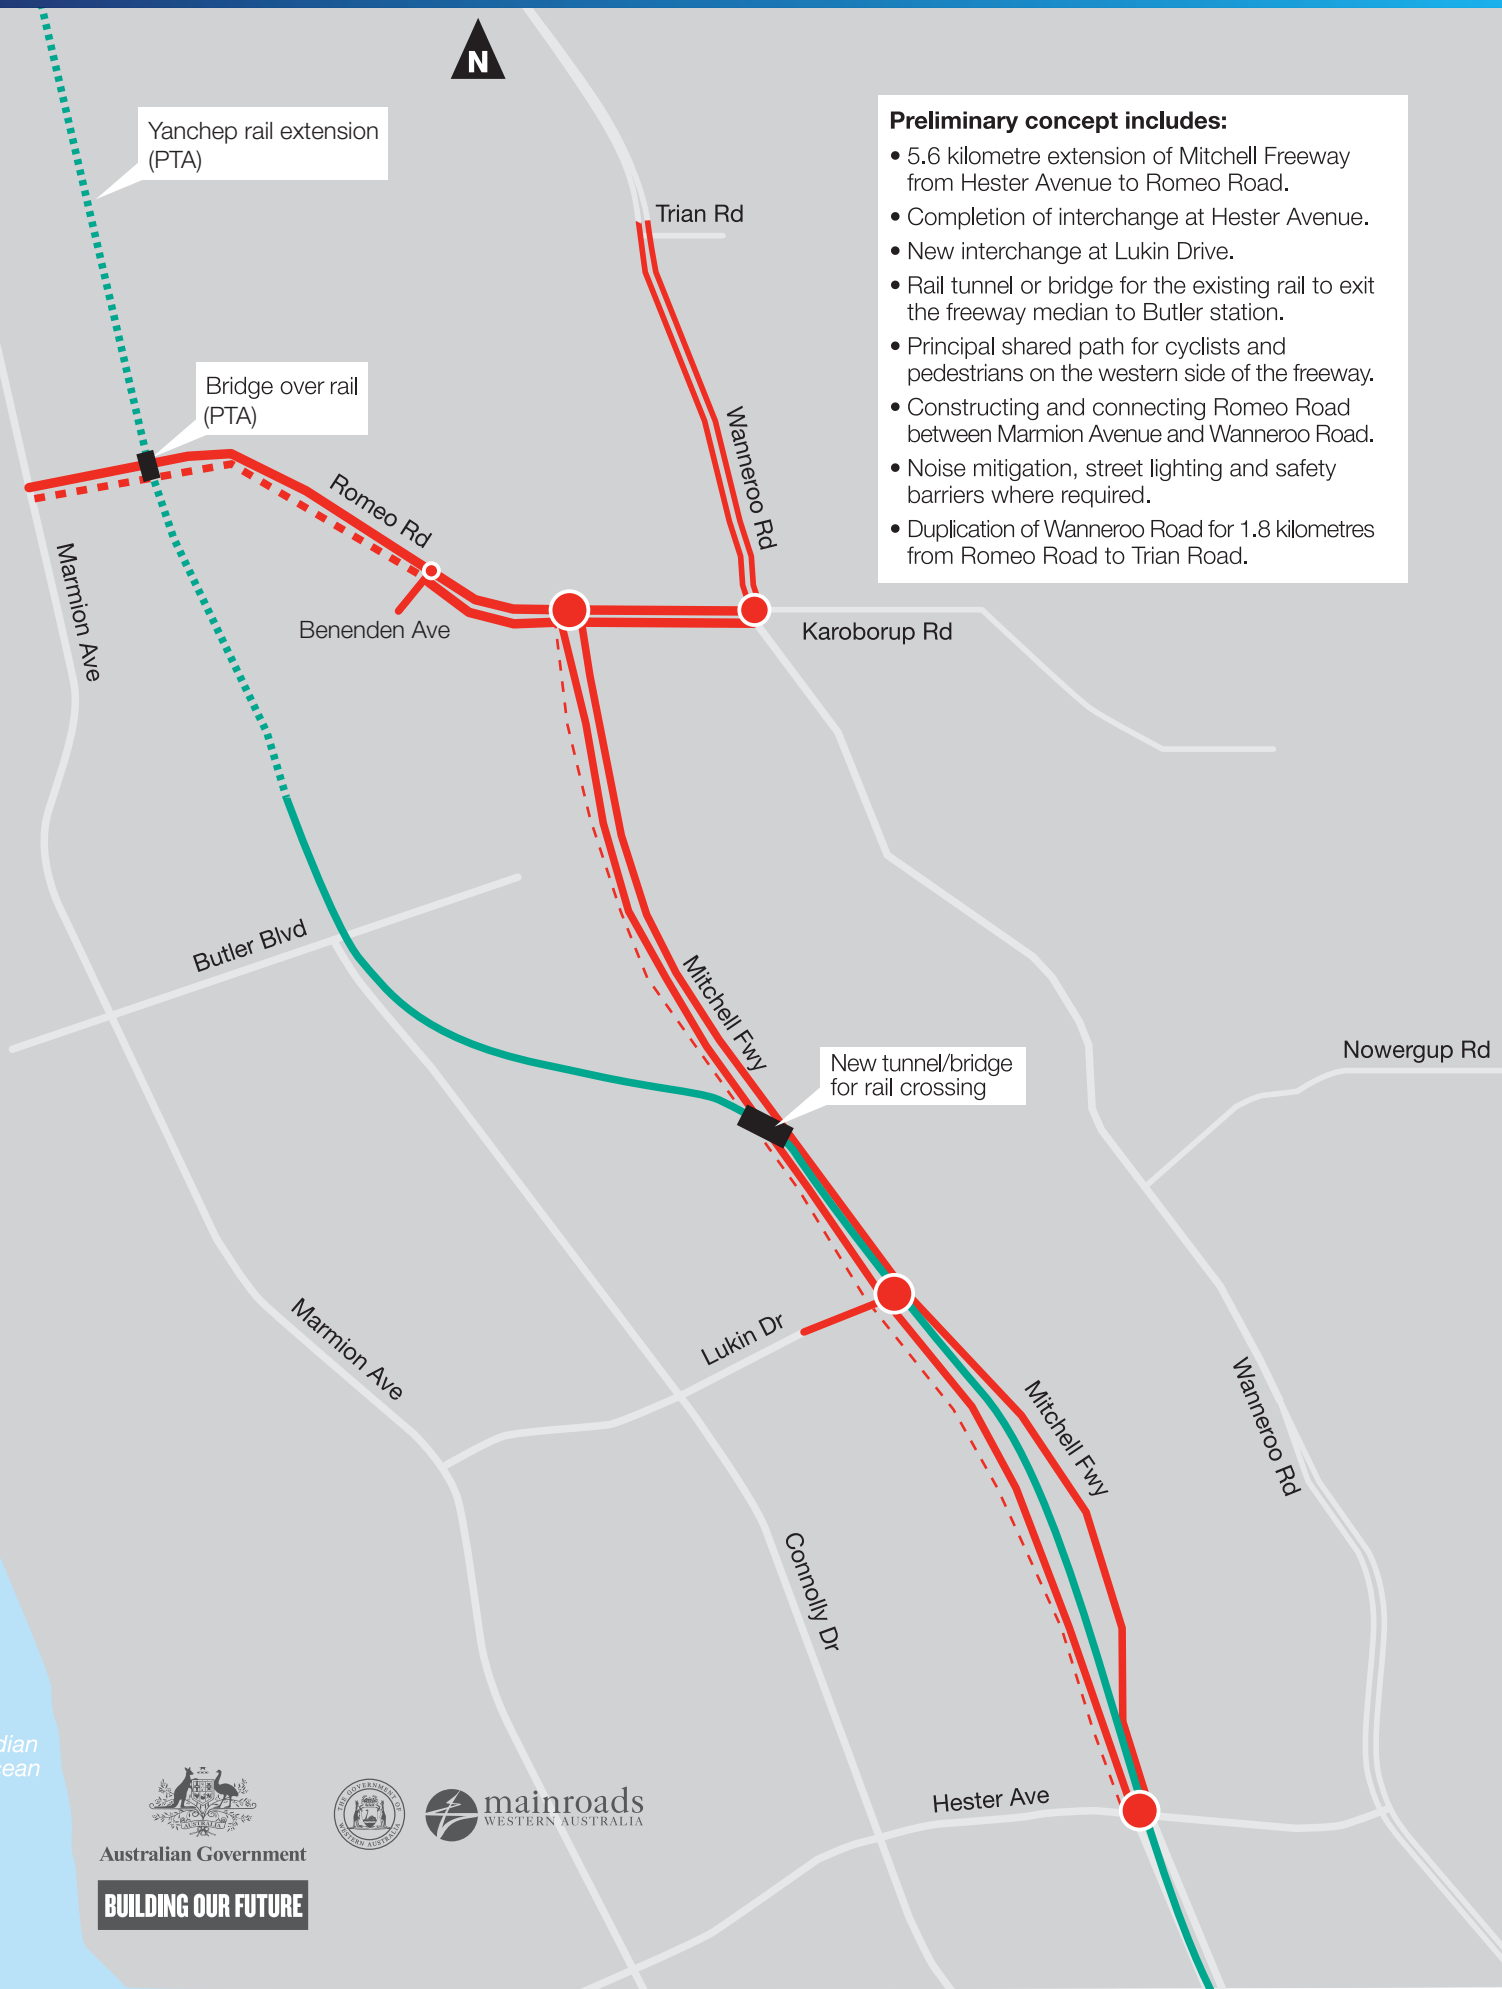

Mitchell Freeway Extension – Hester Avenue to Romeo Road

Indian Ocean

Australian Government

BUILDING OUR FUTURE